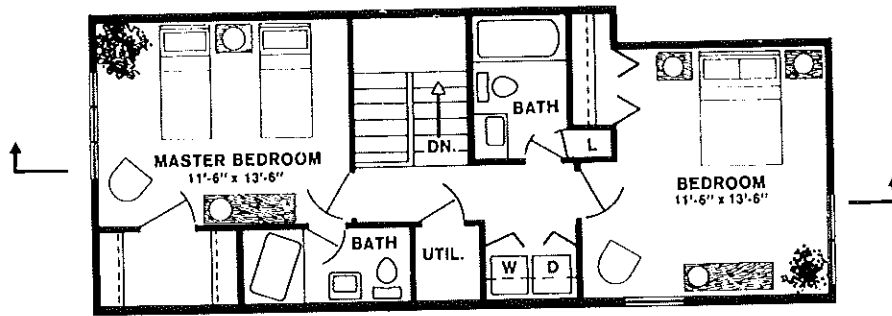

Spinnaker (B)

Interior Townhouse-two levels
Two Bedrooms, 2½ Baths

SECOND FLOOR PLAN

GROUND FLOOR PLAN

1,205 sq. ft.