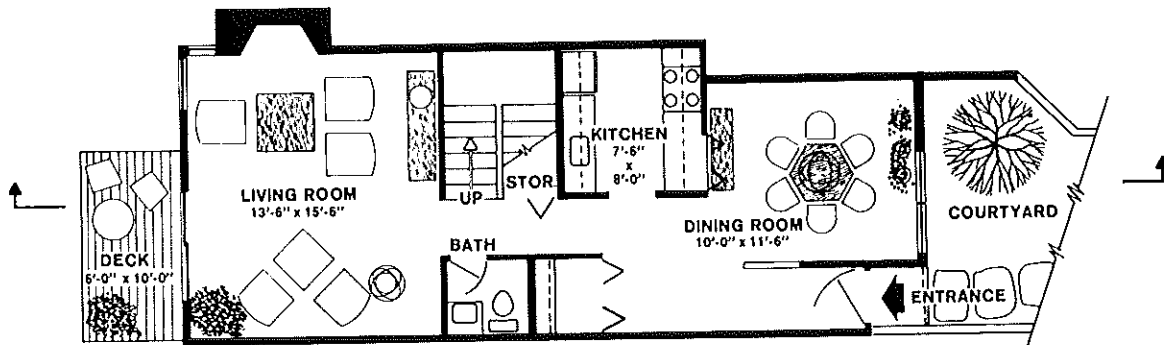

Spinnaker (B)

Interior Townhouse-two levels
Two Bedrooms, 2½ Baths

SECOND FLOOR PLAN

GROUND FLOOR PLAN

1,205 sq. ft.