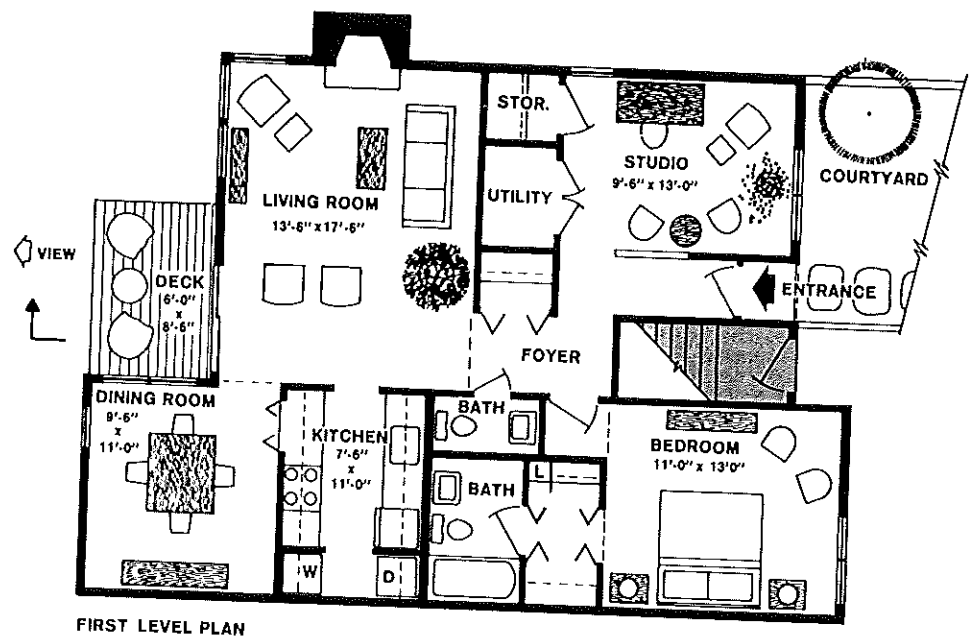

Masthead (D)

First level
 Flat-one level
 One Bedroom, Studio
 1½ baths

FIRST LEVEL PLAN

980 sq. ft.

1359 Hope Street, Bristol, Rhode Island 401-253-2360

Dimensions and details on these plans are approximate and subject to change.