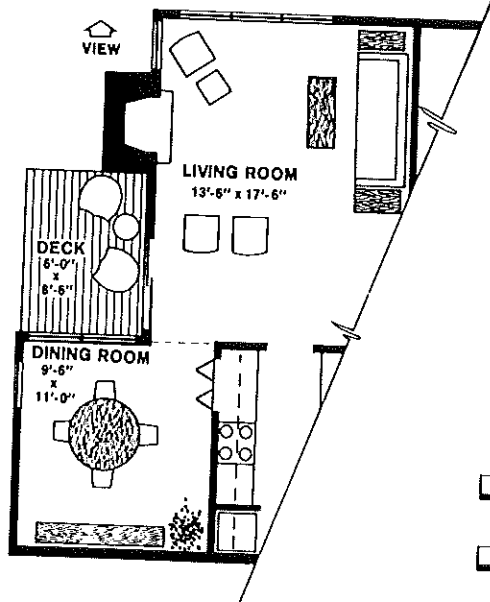

Masthead (D)

First level
 Flat-one level
 One Bedroom, Studio
 1½ baths

FIRST LEVEL PLAN

980 sq. ft.

1359 Hope Street, Bristol, Rhode Island 401-253-2360

Dimensions and details on these plans are approximate and subject to change.