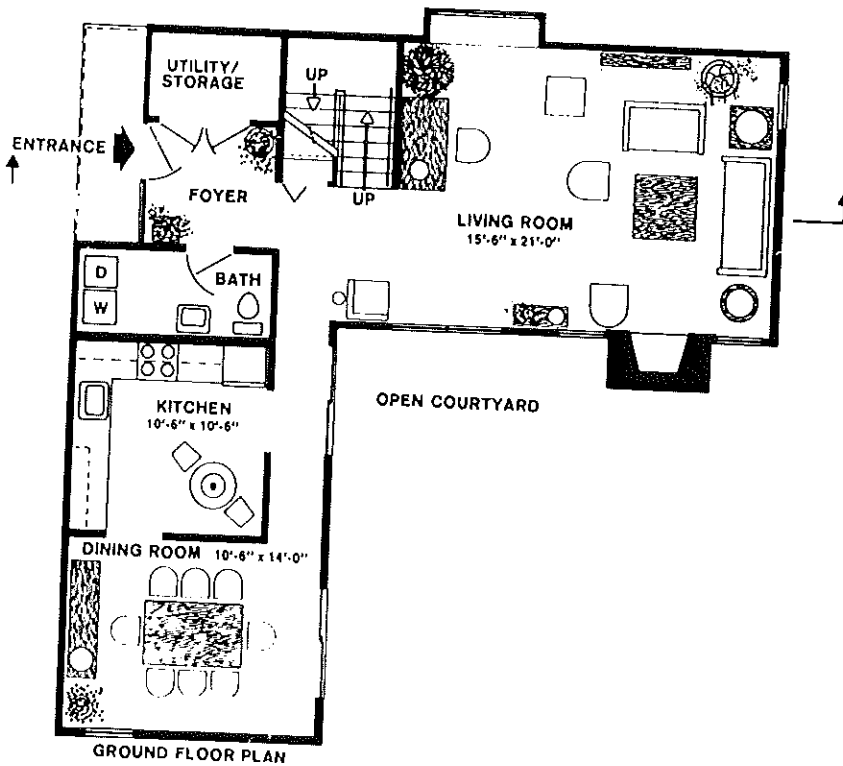

Martingale (1)

Cluster House-two levels
 Two Bedrooms, Studio
 2½ baths
 Cathedral Ceilings
 Private Courtyard

1600 sq. ft.

1350 Hope Street, Bristol, Rhode Island 401-253-2360

Dimensions and details on these plans are approximate and subject to change.