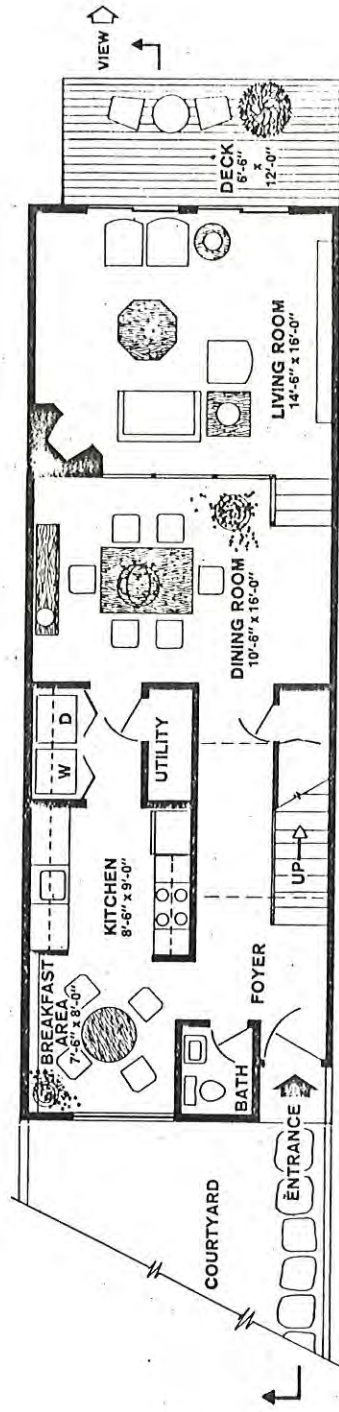

Forecastle (F)

Townhouse-two levels
 Two Bedrooms,
 Cathedral Ceilings,
 2 1/2 baths.

SECOND LEVEL PLAN

GROUND LEVEL PLAN

1300 sq. ft.