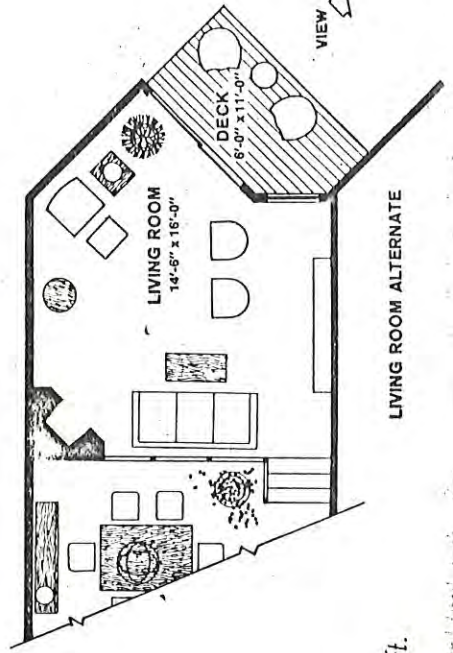

Forecastle (F)

Townhouse-two levels
 Two Bedrooms,
 Cathedral Ceilings,
 2 1/2 baths.

SECOND LEVEL PLAN

GROUND LEVEL PLAN

1300 sq. ft.