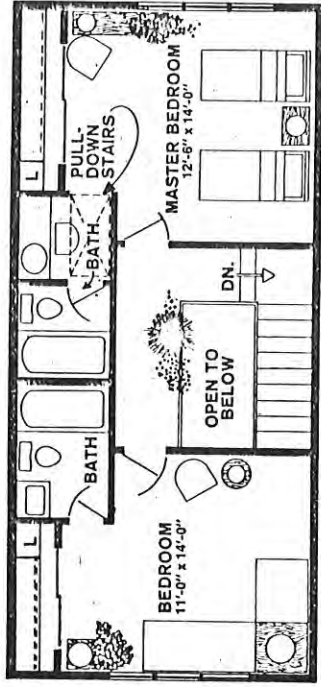

Forecastle (F)

Townhouse-two levels
 Two Bedrooms,
 Cathedral Ceilings,
 2 1/2 baths.

SECOND LEVEL PLAN

GROUND LEVEL PLAN

1300 sq. ft.