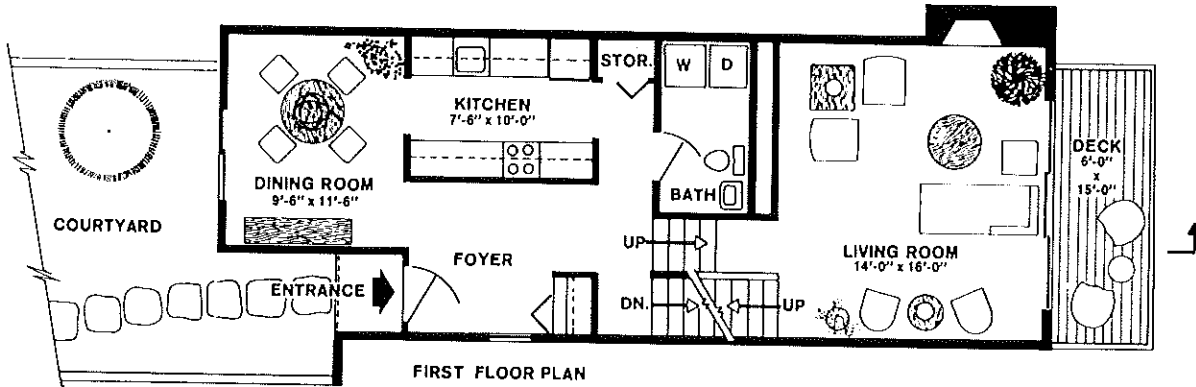

Captain's Quarters (G)

Townhouse-two and 1/2 levels
 Two Bedrooms, Studio,
 Cathedral Ceilings, 2 1/2 baths

1450 sq. ft.

1359 Hope Street, Bristol, Rhode Island 401-253-2360

Dimensions and details on these plans are approximate and subject to change