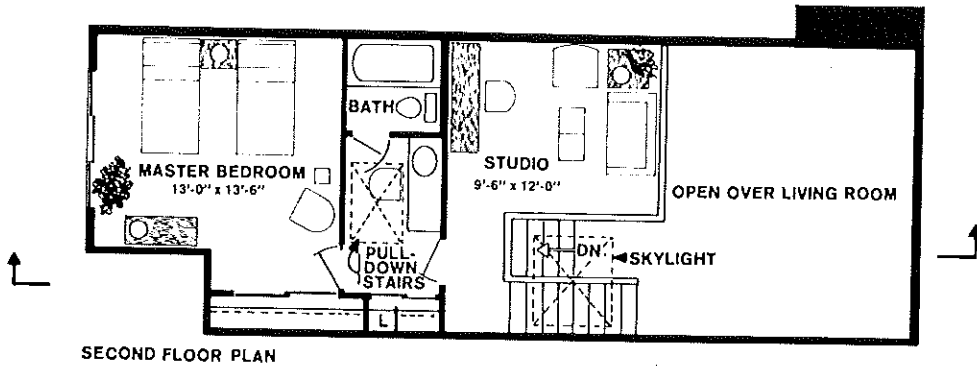

Captain's Quarters (G)

Townhouse-two and 1/2 levels
 Two Bedrooms, Studio,
 Cathedral Ceilings, 2 1/2 baths

1450 sq. ft.

1359 Hope Street, Bristol, Rhode Island 401-253-2360

Dimensions and details on these plans are approximate and subject to change