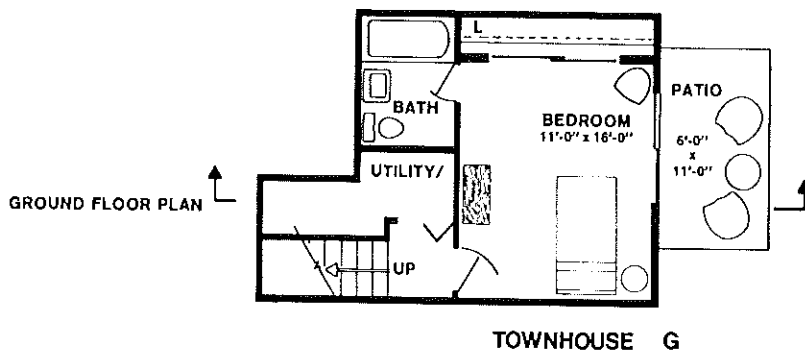

Captain's Quarters (G)

Townhouse-two and 1/2 levels
 Two Bedrooms, Studio,
 Cathedral Ceilings, 2 1/2 baths

1450 sq. ft.

1359 Hope Street, Bristol, Rhode Island 401-253-2360

Dimensions and details on these plans are approximate and subject to change