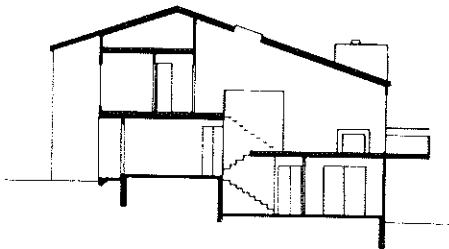

Captain's Quarters (G)

Townhouse-two and 1/2 levels
 Two Bedrooms, Studio,
 Cathedral Ceilings, 2 1/2 baths

1450 sq. ft.

1359 Hope Street, Bristol, Rhode Island 401-253-2360

Dimensions and details on these plans are approximate and subject to change